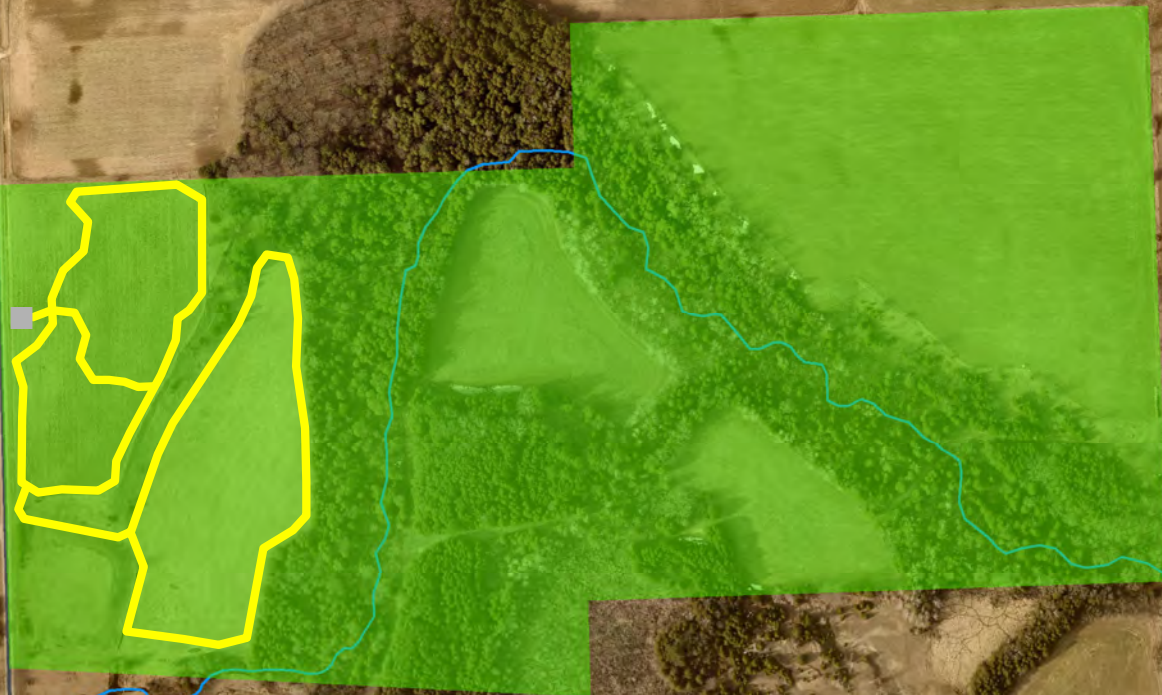

DCLT Official Hunting Map:

Bear Creek
Nature Preserve

Property Address

710 S Shiloh Rd

Map Legend

■ Parking Lot

Trail Type

— Rustic Hiking Trail

Hunting Status

■ Deer bow, Deer gun,
fall Turkey bow, spring
Turkey gun and bow

S Shiloh Rd

For more Hunting information pertaining to Door County Land Trust Properties visit our website:

<https://www.doorcountylantrust.org/how-we-save-land/hunting-program/>