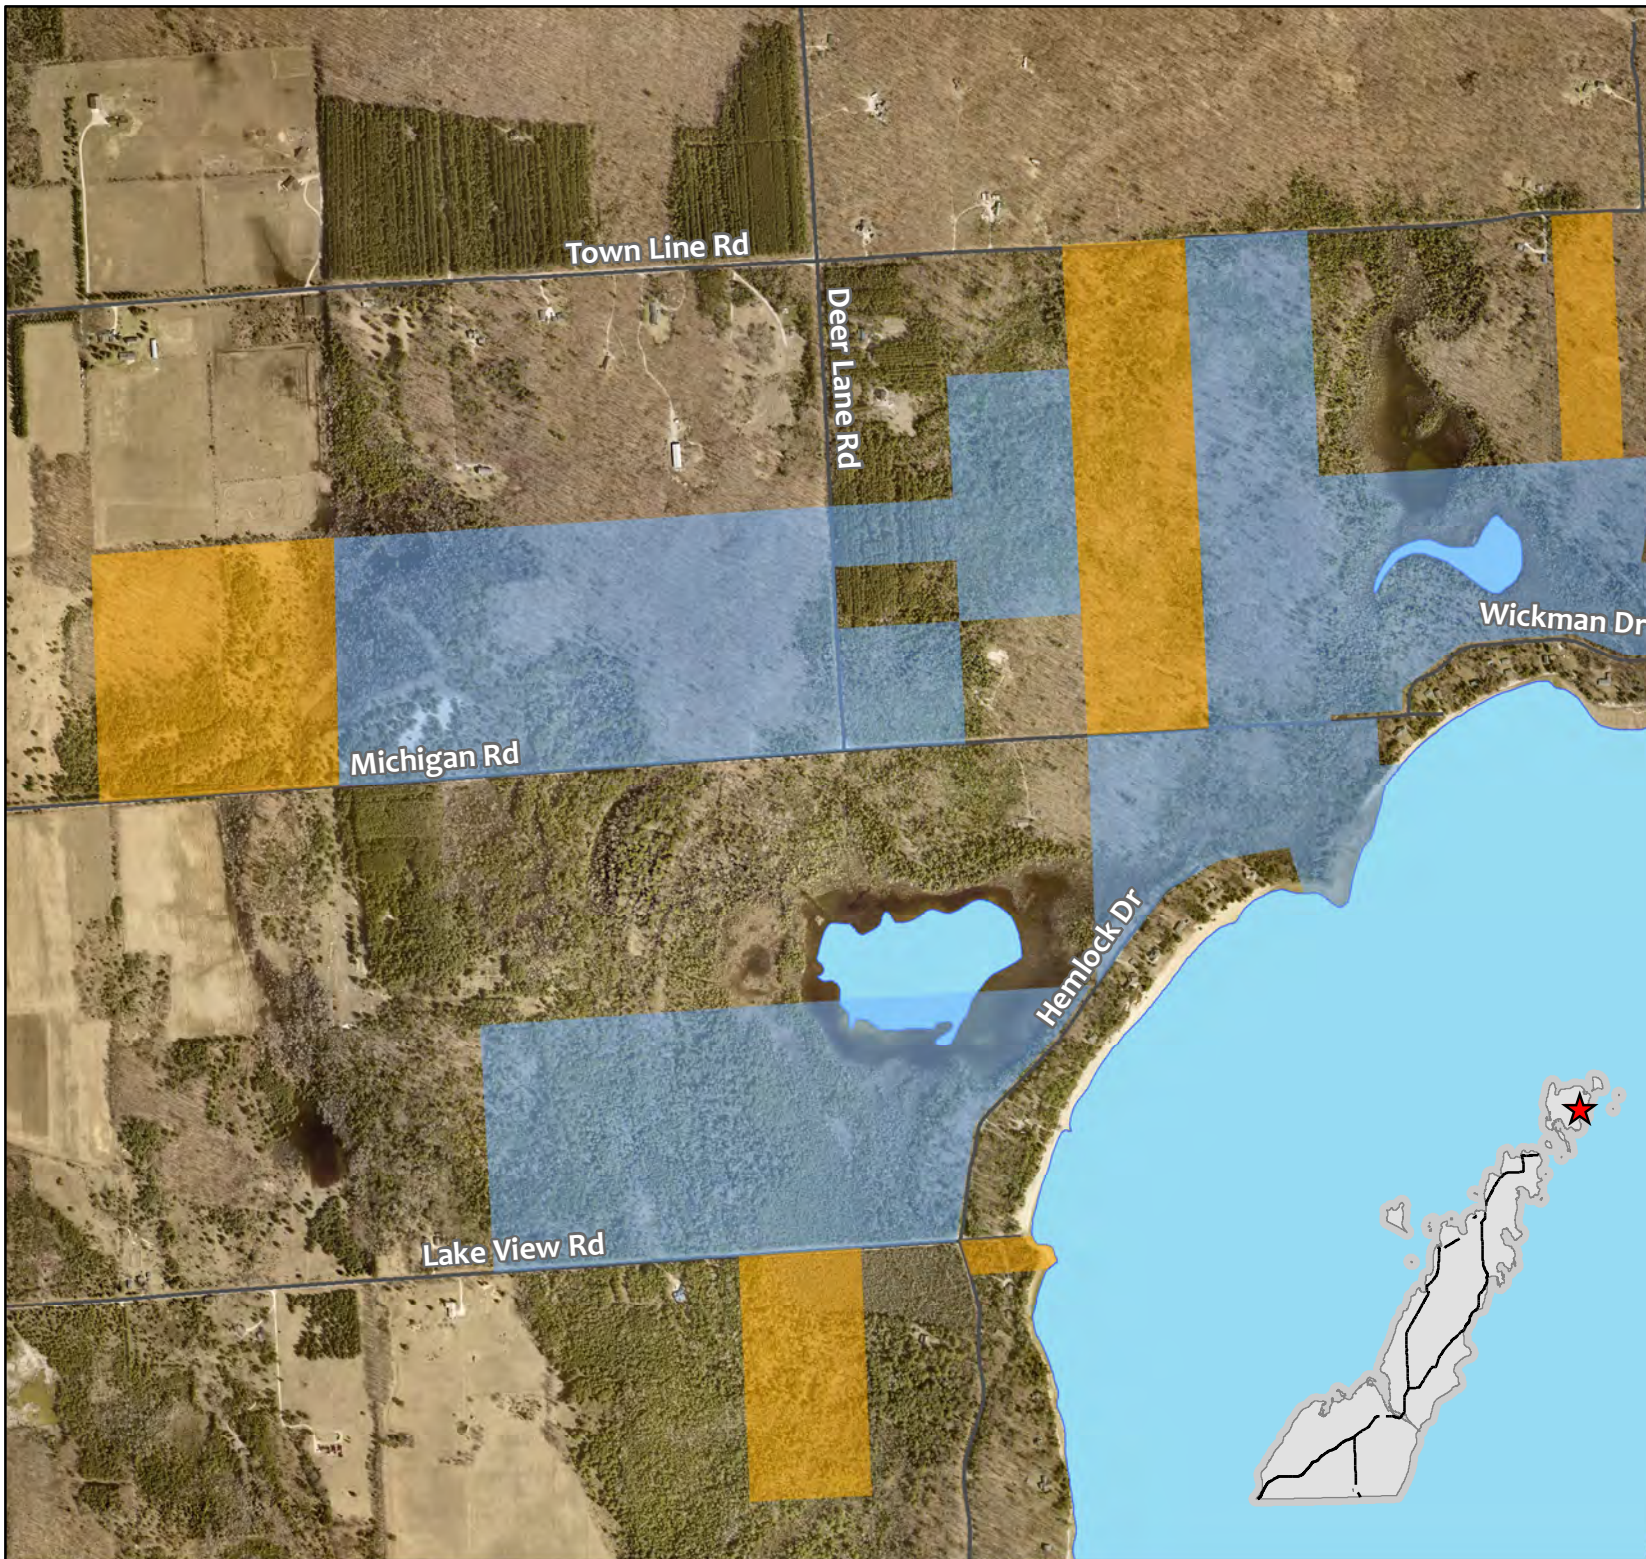

# DCLT Official Hunting Map:

Big and Little Marsh  
Natural Area

## Map Legend

-  Hunting Status
-  All Hunting Seasons

For more Hunting information pertaining to Door County Land Trust Properties visit our website:  
<https://www.doorcountylantrust.org/how-we-save-land/hunting-program/>