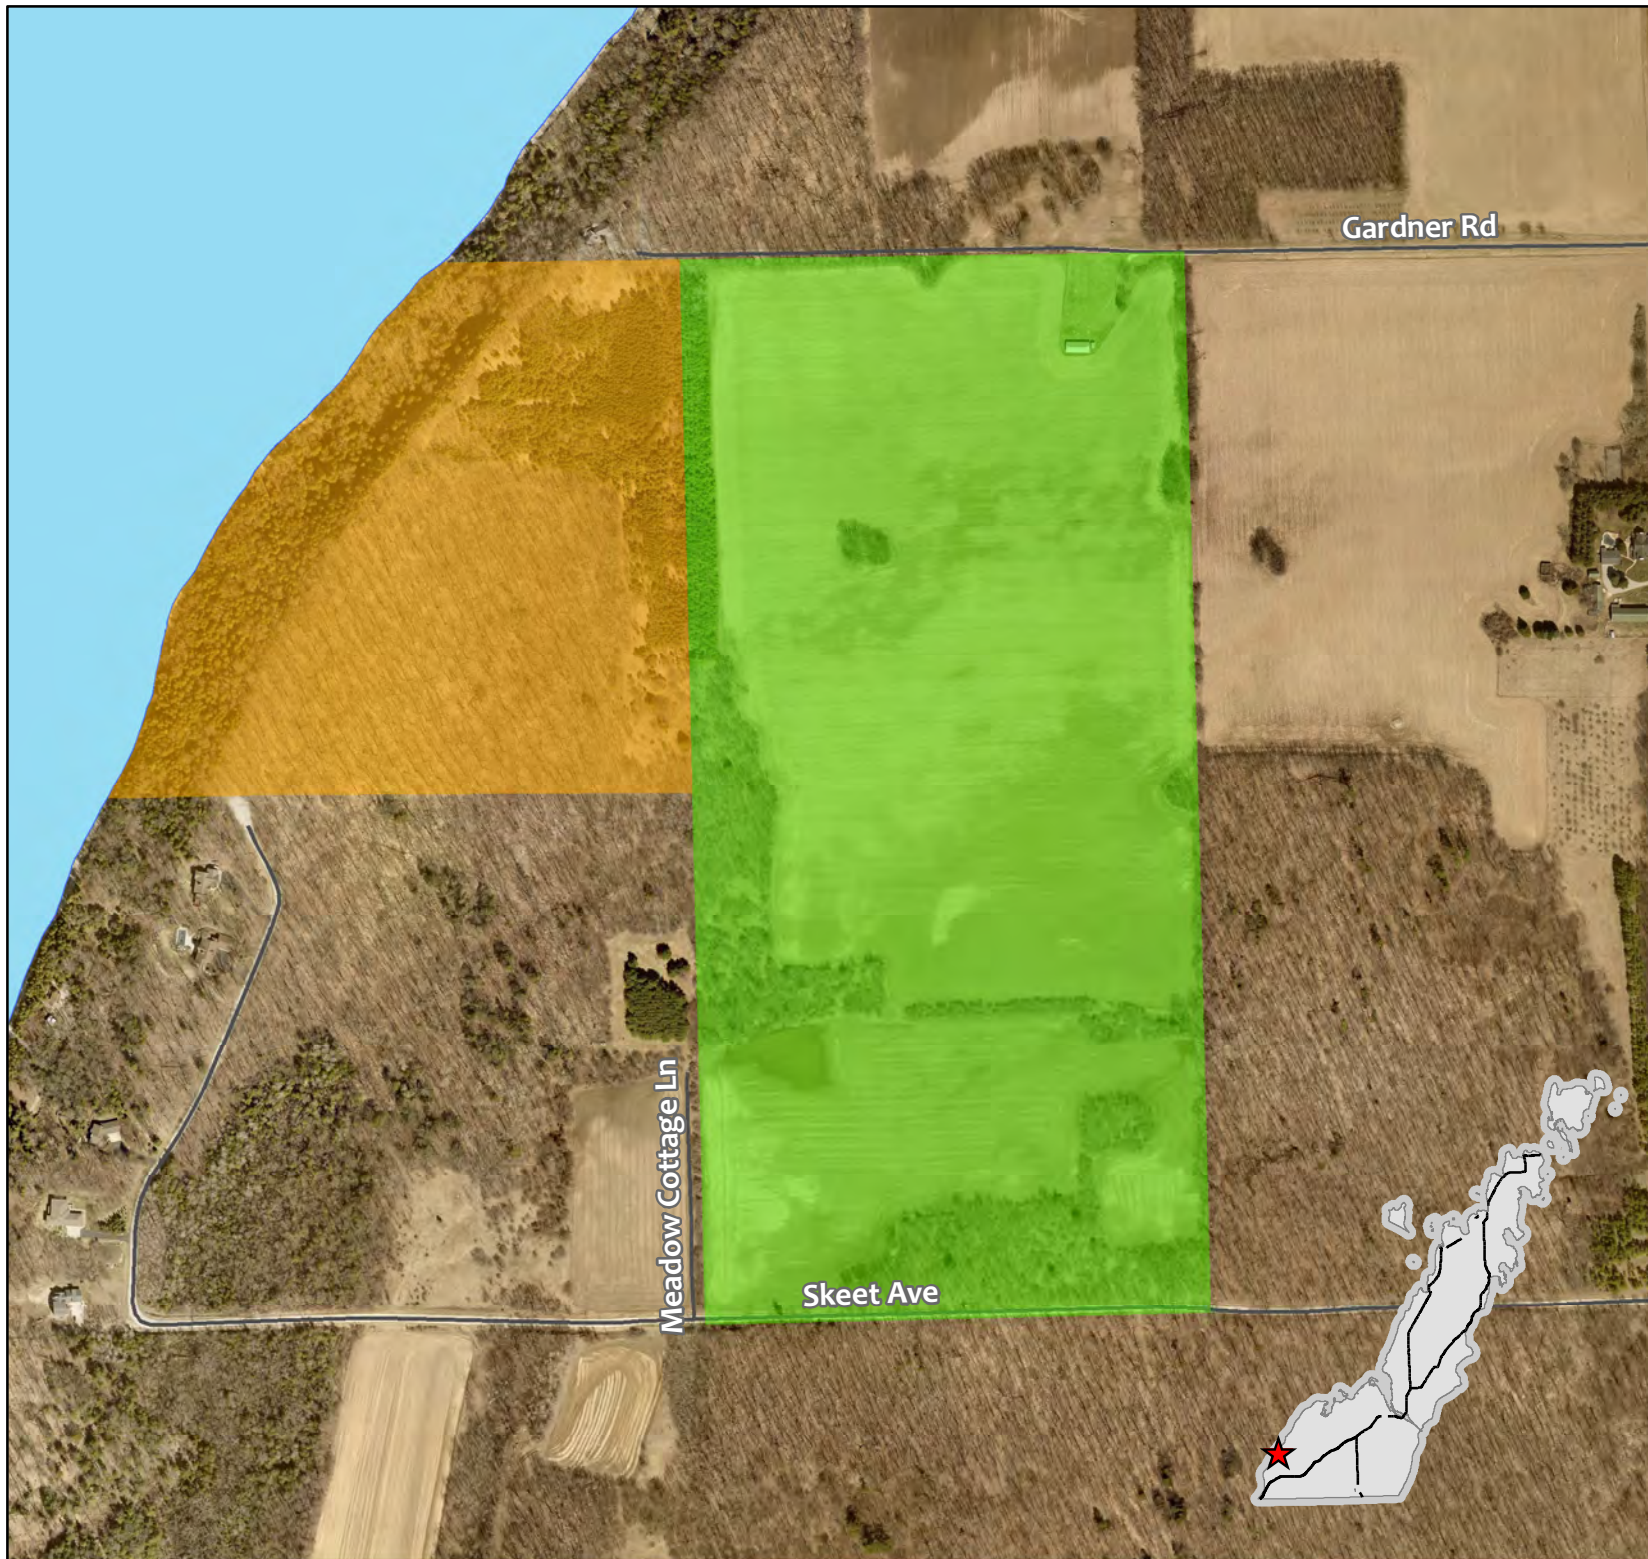

DCLT Official Hunting Map:

Oak Bluff
Natural Area

Property Address

1817 Skeet Avenue

Map Legend

Hunting Status

-  All Hunting Seasons
-  Deer bow, Deer gun, fall
-  Turkey bow, spring
-  Turkey gun and bow

For more Hunting information pertaining to Door County Land Trust Properties visit our website:

<https://www.doorcountylantrust.org/how-we-save-land/hunting-program/>

N

0 350 700 Feet